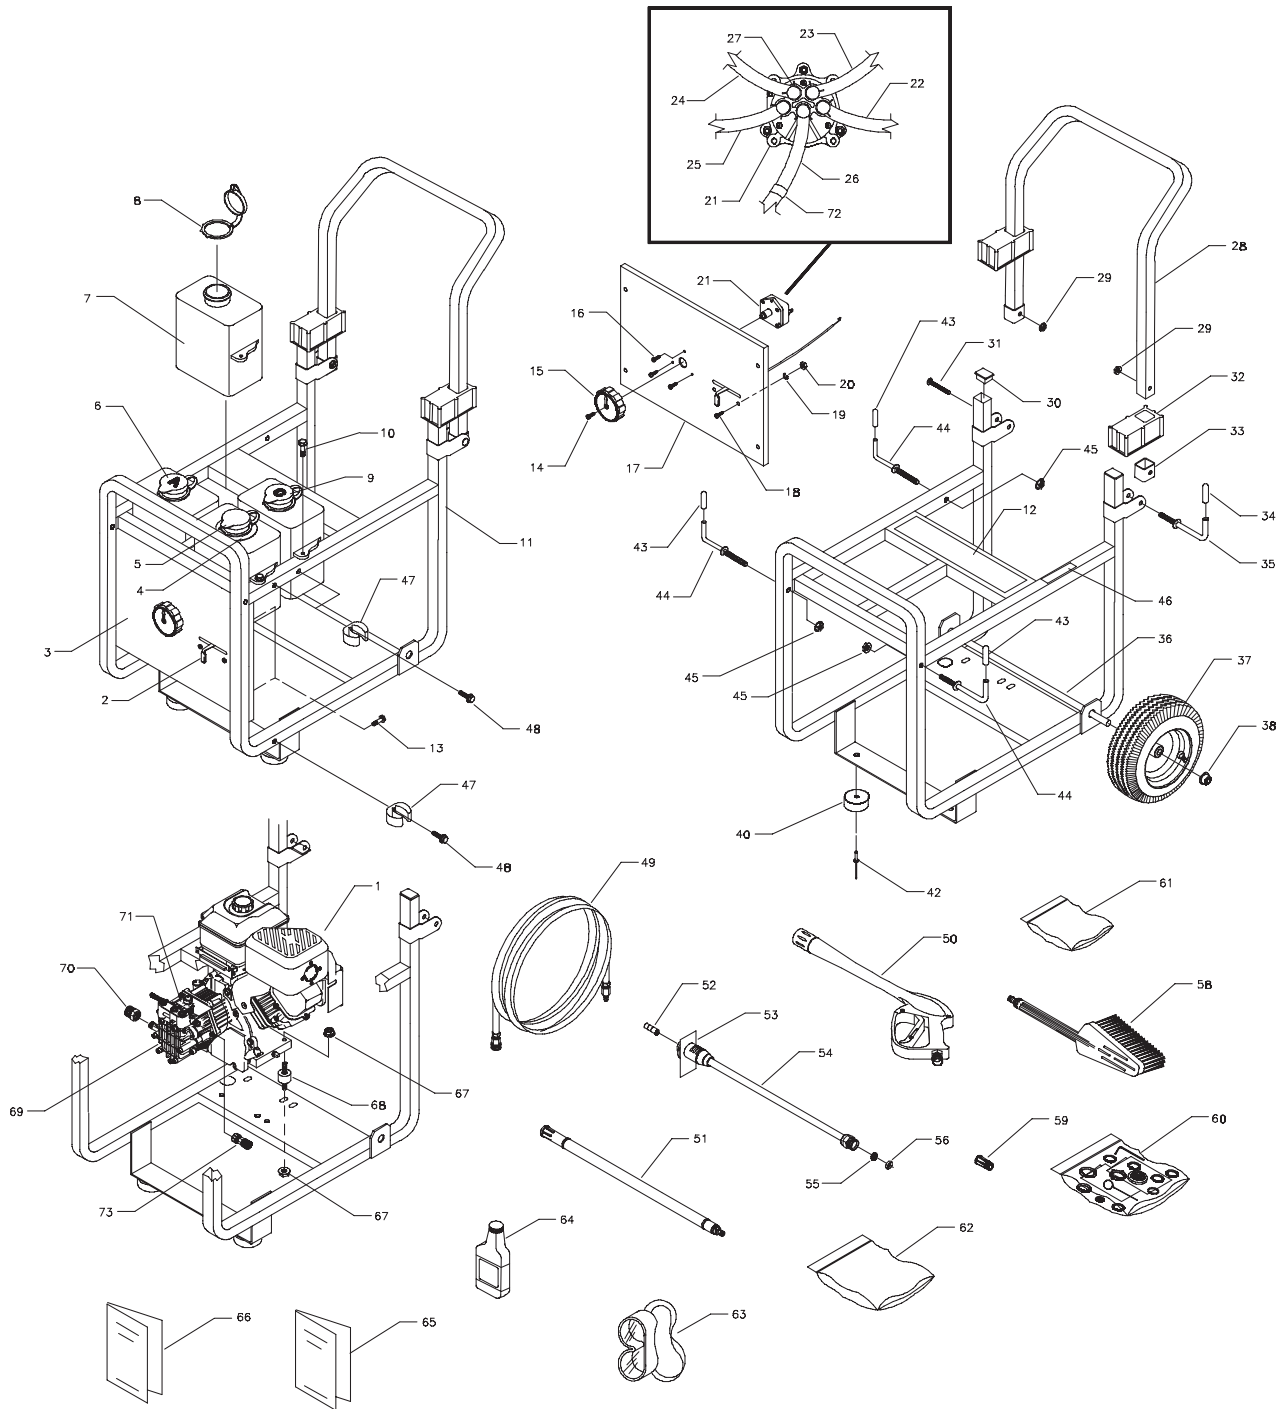

## ILLUSTRATED PARTS LIST

# 2300 PSI Unit (Model 01579) - Exploded View

# 2300 PSI Pump (I579-0) - Exploded View

Item numbers 24, 34, 35, 38, 44, 54, and 59 are service kits and include all parts shown within the box.

## 2300 PSI Pump (I579-0) - Parts List

---

Item	Part No.	Description
1	B2218GS	O-RING, Engine Adapter
2	B2260GS	ADAPTER, Housing, Cam
3	B2217GS	O-RING, Engine Adapter Bolt
4	B2261BGS	SCREW
5	96400GS	SPRING, Piston Return
6	99735GS	ASSY, Oil Breather
7	93790GS	O-RING, Crankcase
8	40945GS	SCREW
9	93652GS	SPRING, Thermal By-Pass
10	95416GS	PISTON, Thermal By-Pass
11	93876GS	O-RING, Thermal By-Pass
12	A2069GS	GASKET, Head
13	93644GS	ACTUATOR, Thermal By-Pass
14	96053GS	SEAL, High Pressure
15	96015GS	RING, Bearing
16	B2665GS	WASHER, Steel Special
17	A2013GS	BOLT
18	97840GS	O-RING, Cap
19	97841GS	CAP, Outlet Port
20	A1320GS	SPACER PLATE, Inlet
21	93680GS	SEAL, Oil Piston
22	94944GS	SHOE, Piston Pivot
23	99427GS	ASSY, Ceramic Piston & Cap
24	185948GS	KIT, Crankcase
34	188869GS	KIT, Complete Head
35	185933GS	KIT, Check Valve
38	B4179GS	KIT, Unloader Spindle
44	B3510GS	KIT, High Pressure Outlet
54	185943GS	KIT, Chemical Injector
59	185926GS	KIT, O-Ring Seals