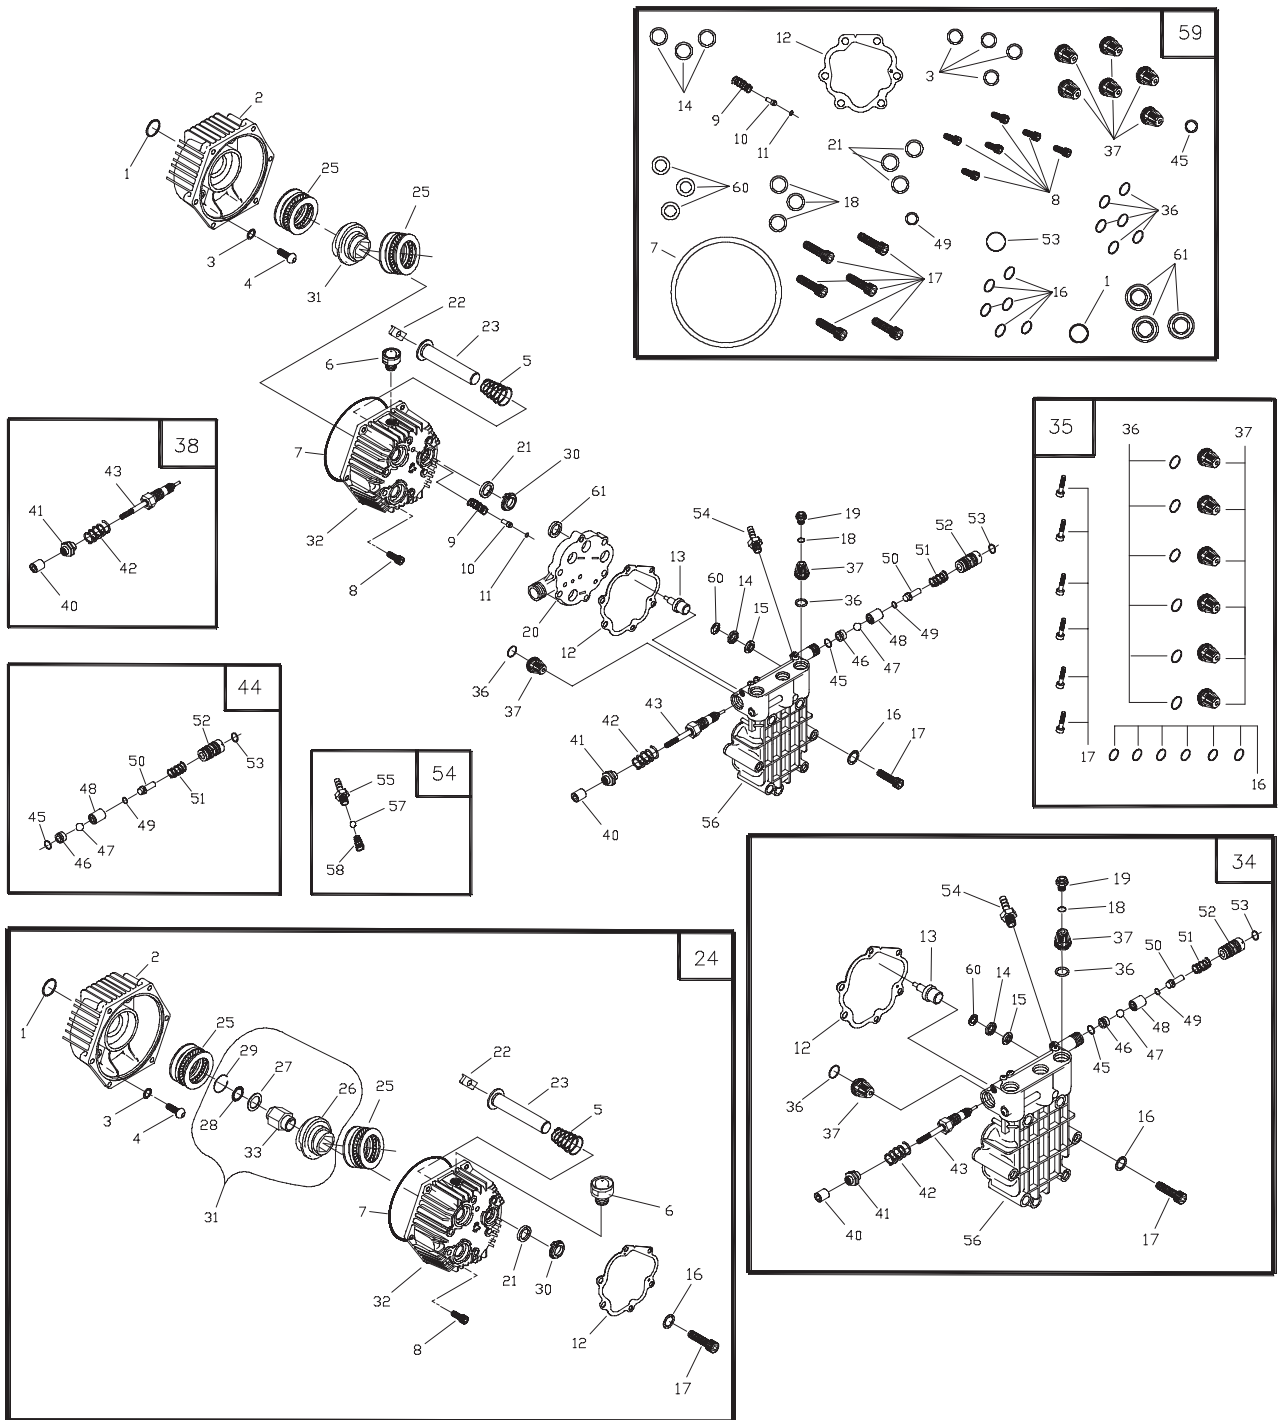

## ILLUSTRATED PARTS LIST

# 2300 PSI Pump (I579-0) - Exploded View

Item numbers 24, 34, 35, 38, 44, 54, and 59 are service kits and include all parts shown within the box.

## 2300 PSI Pump (I579-0) - Parts List

---

Item	Part No.	Description
1	B2218GS	O-RING, Engine Adapter
2	B2260GS	ADAPTER, Housing, Cam
3	B2217GS	O-RING, Engine Adapter Bolt
4	B2261BGS	SCREW
5	96400GS	SPRING, Piston Return
6	99735GS	ASSY, Oil Breather
7	93790GS	O-RING, Crankcase
8	40945GS	SCREW
9	93652GS	SPRING, Thermal By-Pass
10	95416GS	PISTON, Thermal By-Pass
11	93876GS	O-RING, Thermal By-Pass
12	A2069GS	GASKET, Head
13	93644GS	ACTUATOR, Thermal By-Pass
14	96053GS	SEAL, High Pressure
15	96015GS	RING, Bearing
16	B2665GS	WASHER, Steel Special
17	A2013GS	BOLT
18	97840GS	O-RING, Cap
19	97841GS	CAP, Outlet Port
20	A1320GS	SPACER PLATE, Inlet
21	93680GS	SEAL, Oil Piston
22	94944GS	SHOE, Piston Pivot
23	99427GS	ASSY, Ceramic Piston & Cap
24	185948GS	KIT, Crankcase
34	188869GS	KIT, Complete Head
35	185933GS	KIT, Check Valve
38	B4179GS	KIT, Unloader Spindle
44	B3510GS	KIT, High Pressure Outlet
54	185943GS	KIT, Chemical Injector
59	185926GS	KIT, O-Ring Seals